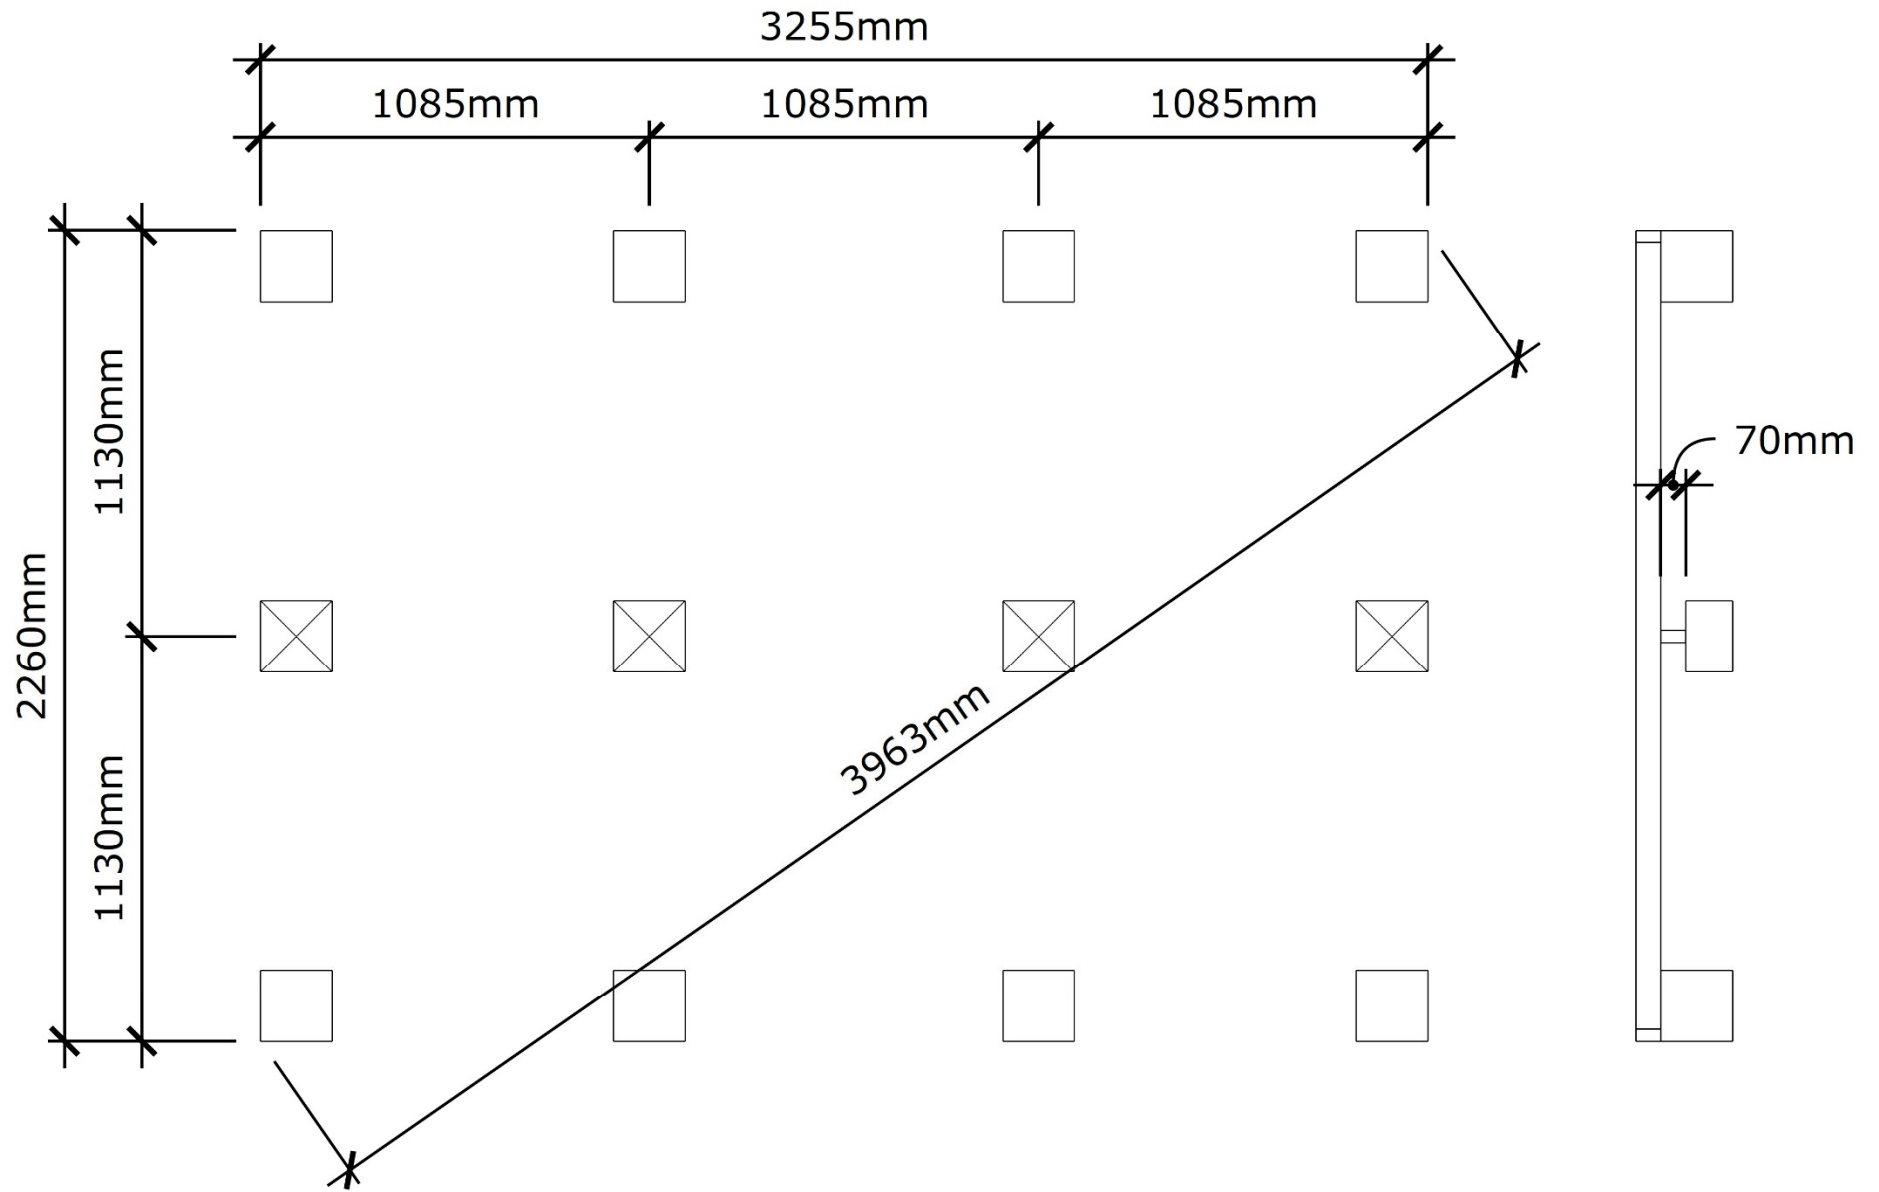

# Jonstorp 7,5

Pos.		Dim.	Length	Quantity	Art.no.
V1			1085mm	5pcs	FV201
V3?			1085mm	3pcs	FV202
V2H			435mm	1pc	FV199
V2V			435mm	1pc	FV200
VG			2260mm	1L+1Rpcs	FV203
DD				1pc	FD034
1		34x70mm	2192mm	7pcs	SR3570426
2		34x70mm	2170mm	3pcs	SR3570425
3		34x70mm	1085mm	3pcs	SR3570428

Pos.		Dim.	Length	Quantity	Art.no.
4		17x95mm	2170mm	30pcs	RS056
5		17x95mm	1085mm	30pcs	RS210
6		34x45mm	2380mm	5pcs	SR3545174
7		43x120mm	1368mm	1pc	SR45120116
8		17x120mm	1300mm	1pc	TH17120006
9		45x95mm	2380mm	6pcs	SR4595051
10		17x95mm	1143mm	30pcs	RS213
11		17x95mm	2228mm	30pcs	RS212
12		22x120mm	2380mm	5pcs	TH22120038
13		16x95mm	2100mm	15pcs	TH1695015
14		14x45mm	2100mm	3pcs	SR144501
15		17x43mm	2050mm	2pcs	PL093
16		17x43mm	2050mm	2pcs	PL094
A		Ø5mm	60mm	150pcs	SK011
B		Ø2,3mm	60mm	1000pcs	SS403
C		(Bockade)	400mm	2pcs	HK003

Pos.		Dim.	Length	Quantity	Art.no.
D				1pc	LH001
E				2pcs	LH002
F		13x60mm	220mm	2pcs	SB099
G		Ø4,2mm	40mm	100pcs	SK221
H				2pcs	IK071
I		40mm	60x60mm	4pcs	BB201

Pos 3 / 3pcs

• Pos 4 / 26pcs  
Pos 5 / 26pcs  
Pos B / 416pcs

Pos 13 / 1pc  
Pos B / 16pcs

Pos DD / 1pc  
Pos C / 2pcs

Ø12mm

Pos E / 2pcs

Ø75mm

Pos H / 2pcs