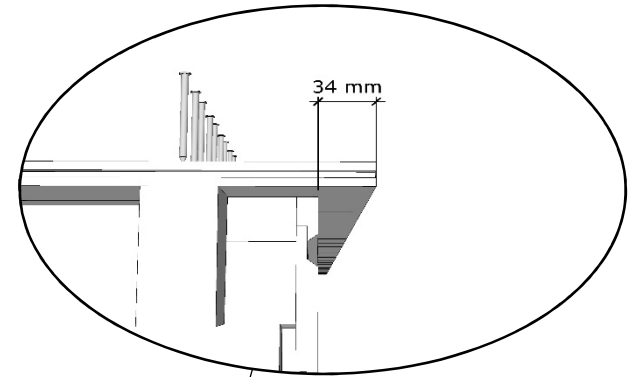

# Jonstorp 7,5

Pos.		Dim.	Length	Quantity	Art.no.
V1			1085mm	5pcs	FV201
V3?			1085mm	3pcs	FV202
V2H			435mm	1pc	FV199
V2V			435mm	1pc	FV200
VG			2260mm	1L+1Rpcs	FV203
DD				1pc	FD034
1		34x70mm	2192mm	7pcs	SR3570426
2		34x70mm	2170mm	3pcs	SR3570425
3		34x70mm	1085mm	3pcs	SR3570428

Pos.		Dim.	Length	Quantity	Art.no.
D				1pc	LH001
E				2pcs	LH002
F		13x60mm	220mm	2pcs	SB099
G		Ø4,2mm	40mm	100pcs	SK221
H				2pcs	IK071
I		40mm	60x60mm	4pcs	BB201

Pos 3 / 3pcs

• Pos 4 / 26pcs  
Pos 5 / 26pcs  
Pos B / 416pcs

Pos I / 4pcs  
Pos G / 24pcs

Pos 9 / 6pcs  
Pos A / 20pcs

Pos 13 / 3pcs  
Pos G / 18pcs

Pos 10 / 28pcs  
Pos 11 / 28pcs  
Pos B / 275pcs

Pos 6 / 2pcs  
Pos B / 22pcs

Pos 14 / 3pcs  
Pos B / 15pcs

• Pos 13 / 11pcs  
Pos B / 88pcs

Pos 13 / 1pc  
Pos B / 16pcs

Pos DD / 1pc  
Pos C / 2pcs

Ø12mm

Pos E / 2pcs

Ø75mm

Pos H / 2pcs