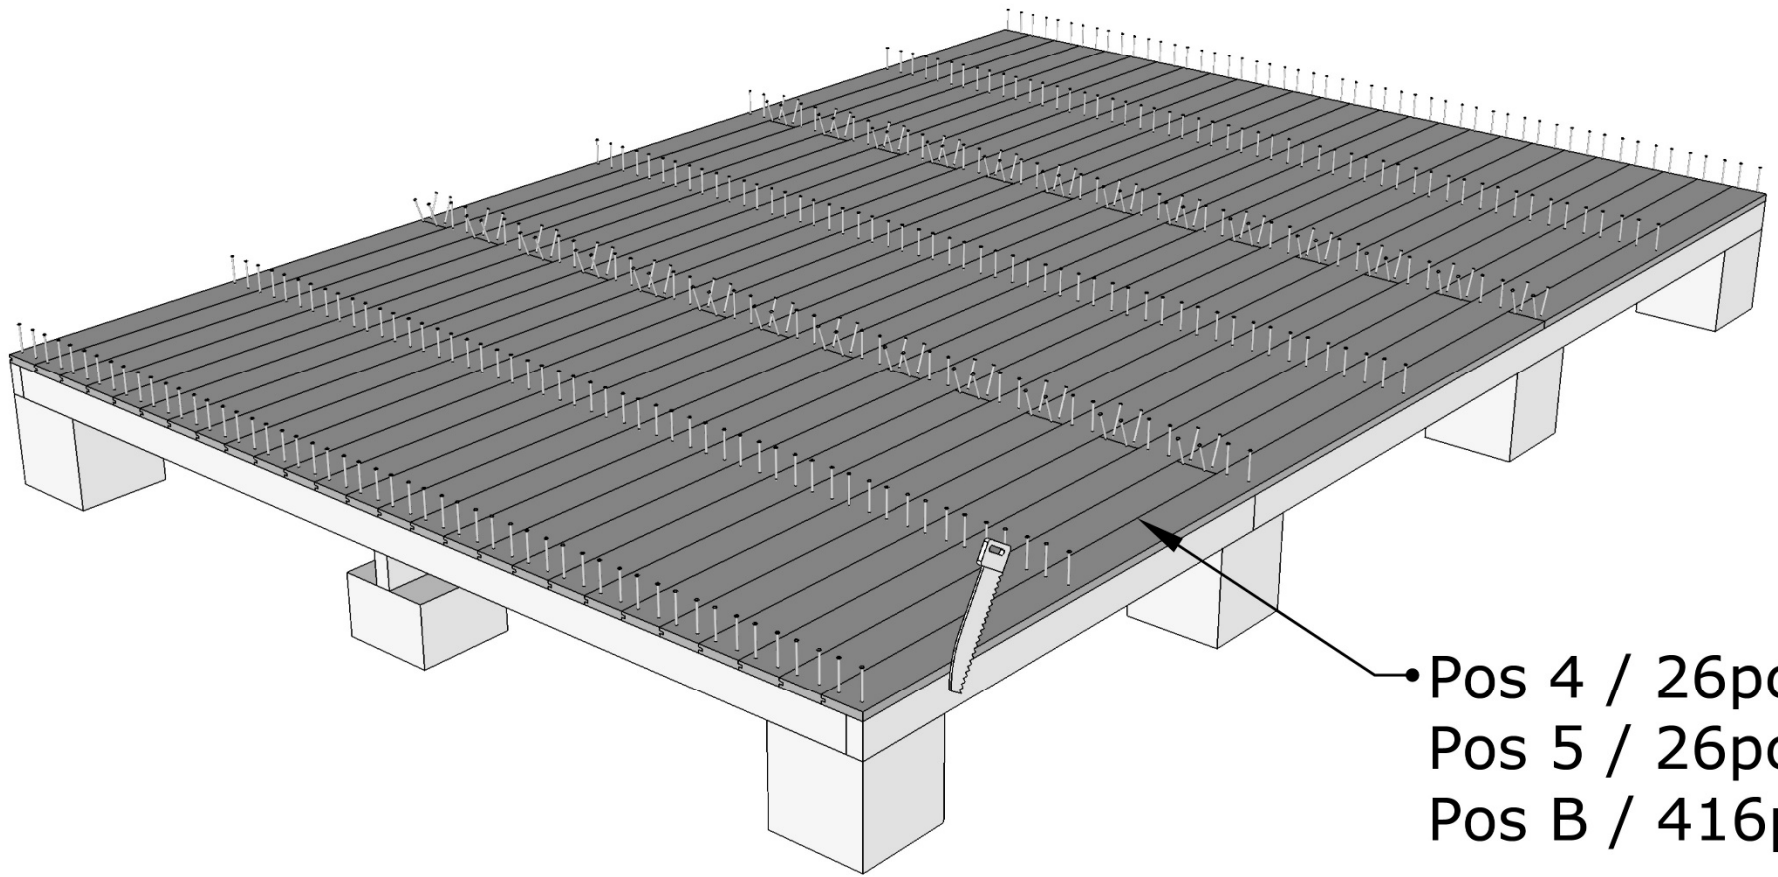

# Jonstorp 7,5

Pos.		Dim.	Length	Quantity	Art.no.
V1			1085mm	5pcs	FV201
V3?			1085mm	3pcs	FV202
V2H			435mm	1pc	FV199
V2V			435mm	1pc	FV200
VG			2260mm	1L+1Rpcs	FV203
DD				1pc	FD034
1		34x70mm	2192mm	7pcs	SR3570426
2		34x70mm	2170mm	3pcs	SR3570425
3		34x70mm	1085mm	3pcs	SR3570428

Pos.		Dim.	Length	Quantity	Art.no.
4		17x95mm	2170mm	30pcs	RS056
5		17x95mm	1085mm	30pcs	RS210
6		34x45mm	2380mm	5pcs	SR3545174
7		43x120mm	1368mm	1pc	SR45120116
8		17x120mm	1300mm	1pc	TH17120006
9		45x95mm	2380mm	6pcs	SR4595051
10		17x95mm	1143mm	30pcs	RS213
11		17x95mm	2228mm	30pcs	RS212
12		22x120mm	2380mm	5pcs	TH22120038
13		16x95mm	2100mm	15pcs	TH1695015
14		14x45mm	2100mm	3pcs	SR144501
15		17x43mm	2050mm	2pcs	PL093
16		17x43mm	2050mm	2pcs	PL094
A		Ø5mm	60mm	150pcs	SK011
B		Ø2,3mm	60mm	1000pcs	SS403
C		(Bockade)	400mm	2pcs	HK003

Pos.		Dim.	Length	Quantity	Art.no.
D				1pc	LH001
E				2pcs	LH002
F		13x60mm	220mm	2pcs	SB099
G		Ø4,2mm	40mm	100pcs	SK221
H				2pcs	IK071
I		40mm	60x60mm	4pcs	BB201

Pos 3 / 3pcs

• Pos 4 / 26pcs  
Pos 5 / 26pcs  
Pos B / 416pcs

Pos 7 / 1pc

Pos A / 4pcs

Pos 6 / 3pcs

Pos B / 16pcs

Pos 8 / 1pc

Pos B / 8pcs

Pos VG / 1pc  
Pos A / 6pcs

Pos VG / 1pc  
Pos A / 6pcs