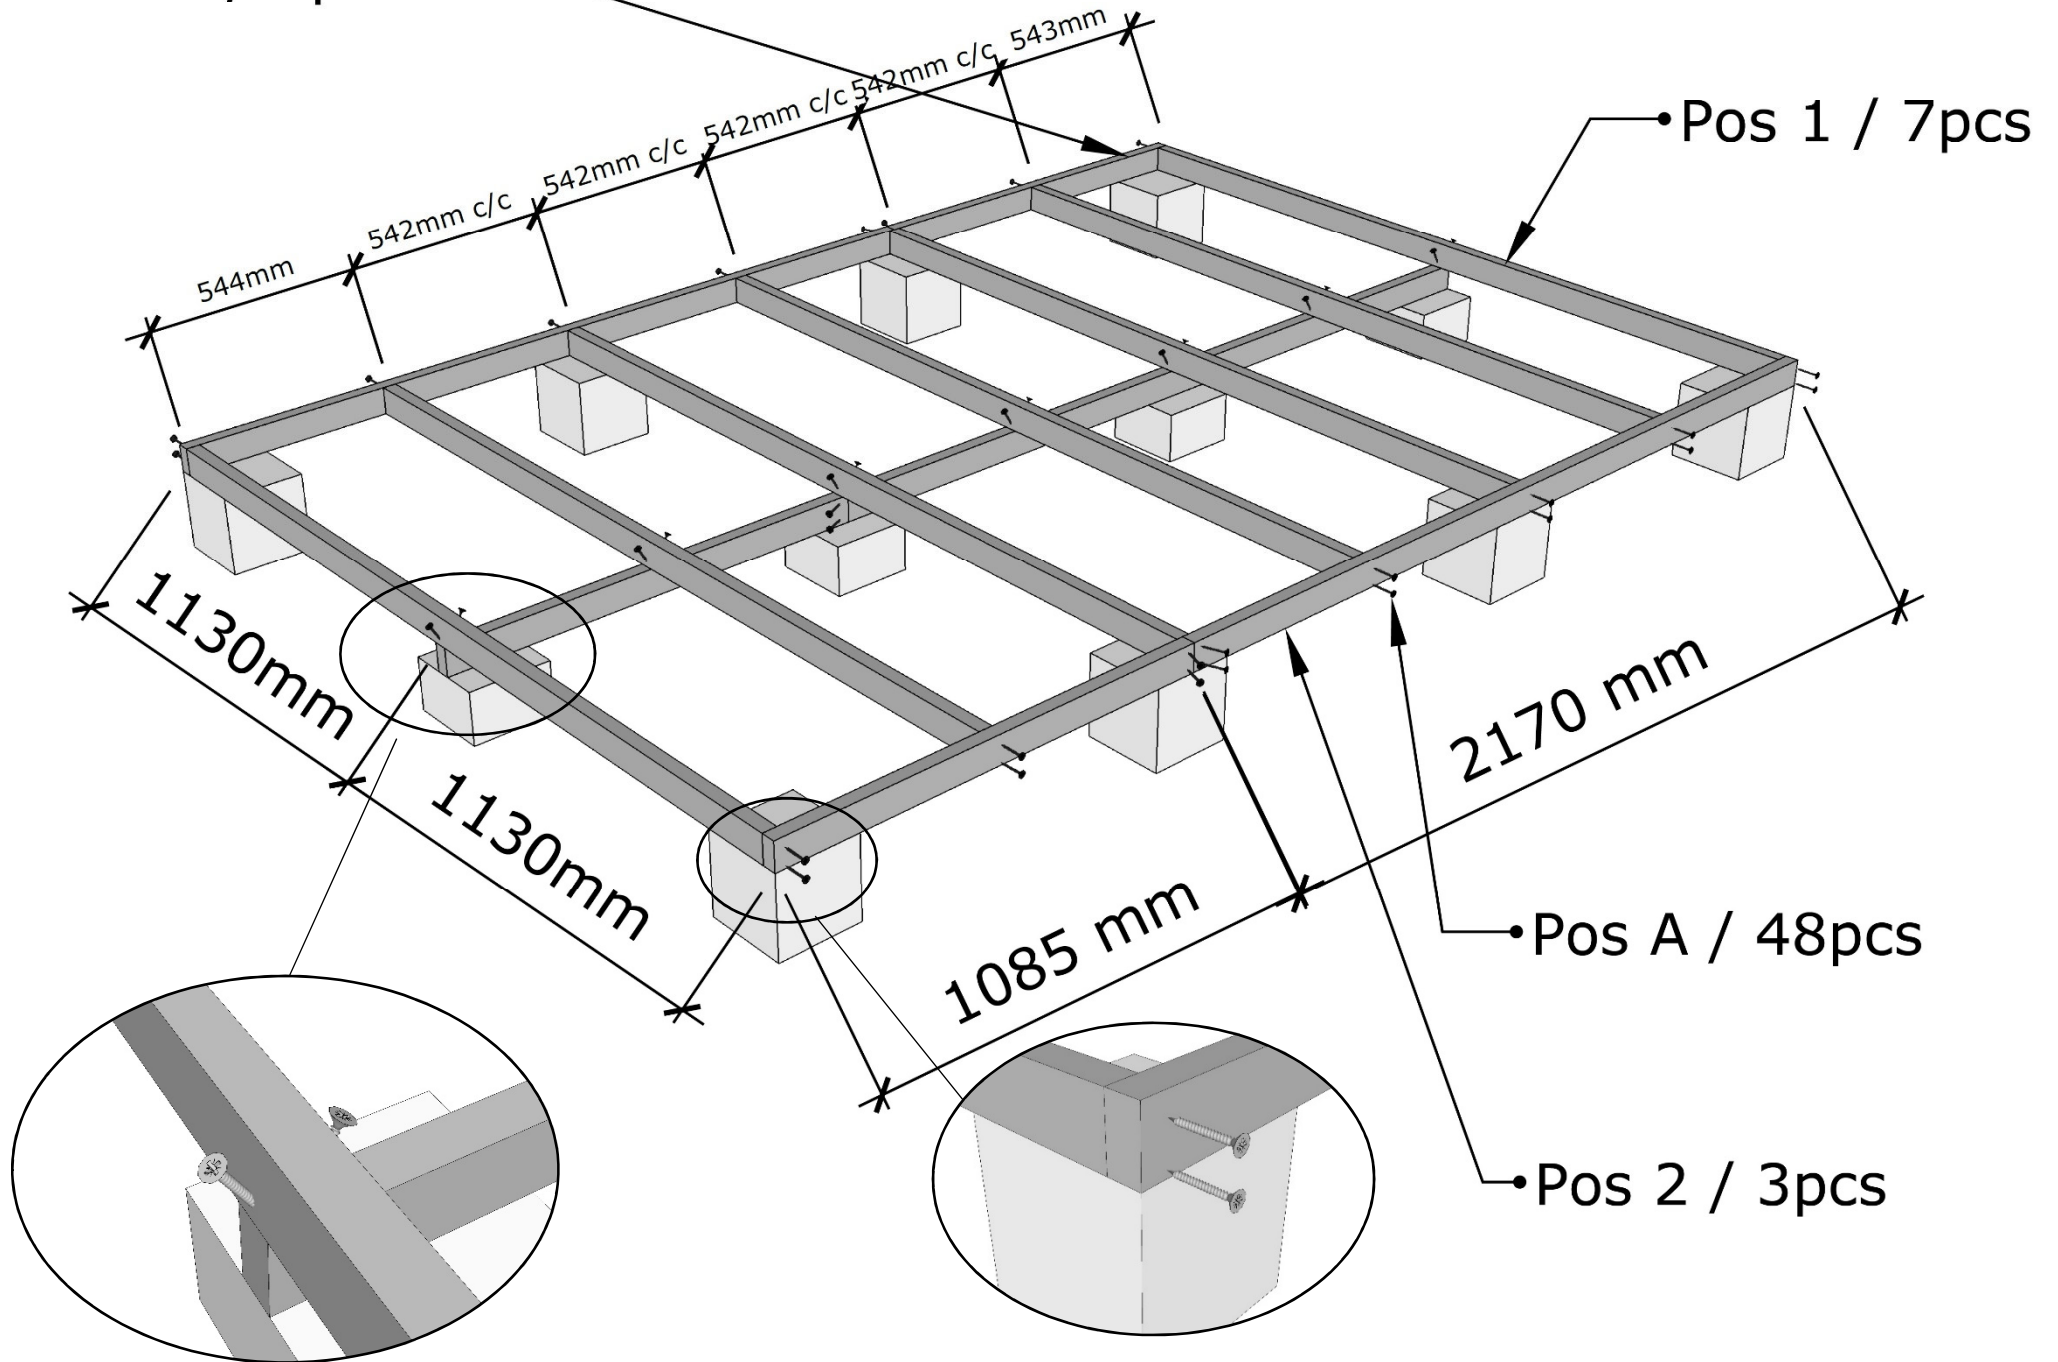

# Jonstorp 7,5

Pos.		Dim.	Length	Quantity	Art.no.
V1			1085mm	5pcs	FV201
V3?			1085mm	3pcs	FV202
V2H			435mm	1pc	FV199
V2V			435mm	1pc	FV200
VG			2260mm	1L+1Rpcs	FV203
DD				1pc	FD034
1		34x70mm	2192mm	7pcs	SR3570426
2		34x70mm	2170mm	3pcs	SR3570425
3		34x70mm	1085mm	3pcs	SR3570428

Pos.		Dim.	Length	Quantity	Art.no.
4		17x95mm	2170mm	30pcs	RS056
5		17x95mm	1085mm	30pcs	RS210
6		34x45mm	2380mm	5pcs	SR3545174
7		43x120mm	1368mm	1pc	SR45120116
8		17x120mm	1300mm	1pc	TH17120006
9		45x95mm	2380mm	6pcs	SR4595051
10		17x95mm	1143mm	30pcs	RS213
11		17x95mm	2228mm	30pcs	RS212
12		22x120mm	2380mm	5pcs	TH22120038
13		16x95mm	2100mm	15pcs	TH1695015
14		14x45mm	2100mm	3pcs	SR144501
15		17x43mm	2050mm	2pcs	PL093
16		17x43mm	2050mm	2pcs	PL094
A		Ø5mm	60mm	150pcs	SK011
B		Ø2,3mm	60mm	1000pcs	SS403
C		(Bockade)	400mm	2pcs	HK003

Pos.		Dim.	Length	Quantity	Art.no.
D				1pc	LH001
E				2pcs	LH002
F		13x60mm	220mm	2pcs	SB099
G		Ø4,2mm	40mm	100pcs	SK221
H				2pcs	IK071
I		40mm	60x60mm	4pcs	BB201

Pos 3 / 3pcs

• Pos 4 / 26pcs  
Pos 5 / 26pcs  
Pos B / 416pcs

Pos 13 / 1pc  
Pos B / 16pcs

Pos DD / 1pc  
Pos C / 2pcs

Ø12mm

Pos E / 2pcs

Ø75mm

Pos H / 2pcs